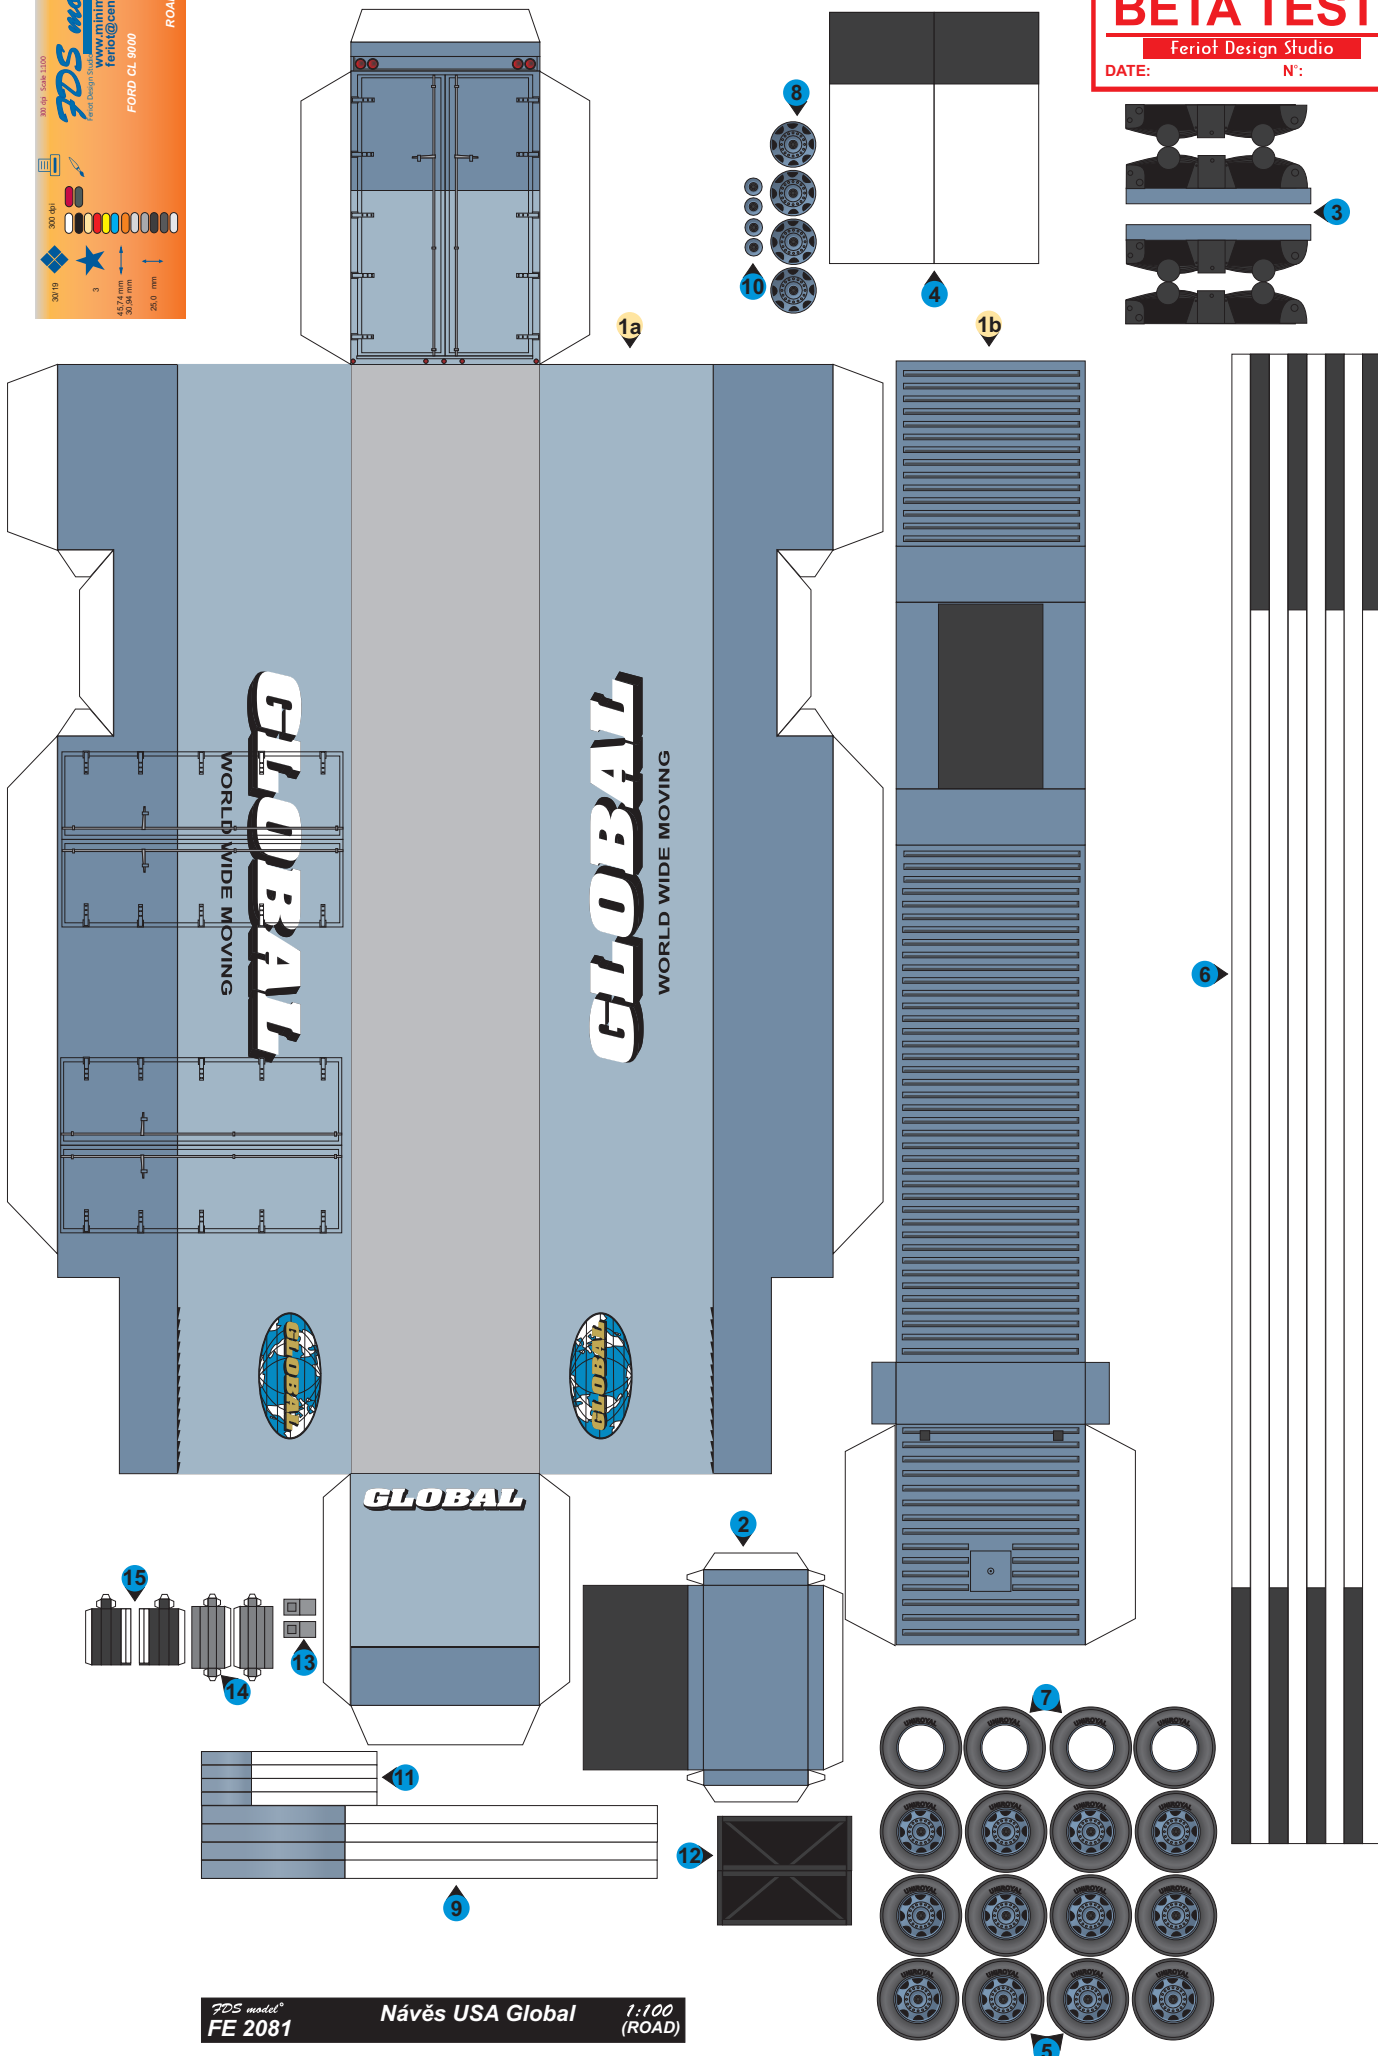

30719 300 (b) 3  
 457,4 mm  
 50,94 mm  
 26,0 mm

FDS model  
 www.minimodel.cz  
 ferio@centrum.sk

FORD CL 9000  
 ROAD SERIES

**BETA TEST**  
 Ferio Design Studio  
 DATE: N°:

FDS model  
 FE 2081

Návěs USA Global

1:100  
 (ROAD)