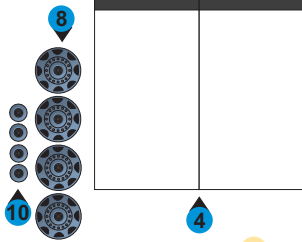

30719 300 (b) 3  
 457,4 mm  
 50,94 mm  
 26,0 mm

FDS model  
 www.minimodel.cz  
 ferio@centrum.sk

FORD CL 9000  
 ROAD SERIES

**BETA TEST**  
 Ferio Design Studio  
 DATE: N°:

FDS model  
 FE 2081

Návěs USA Global

1:100  
 (ROAD)